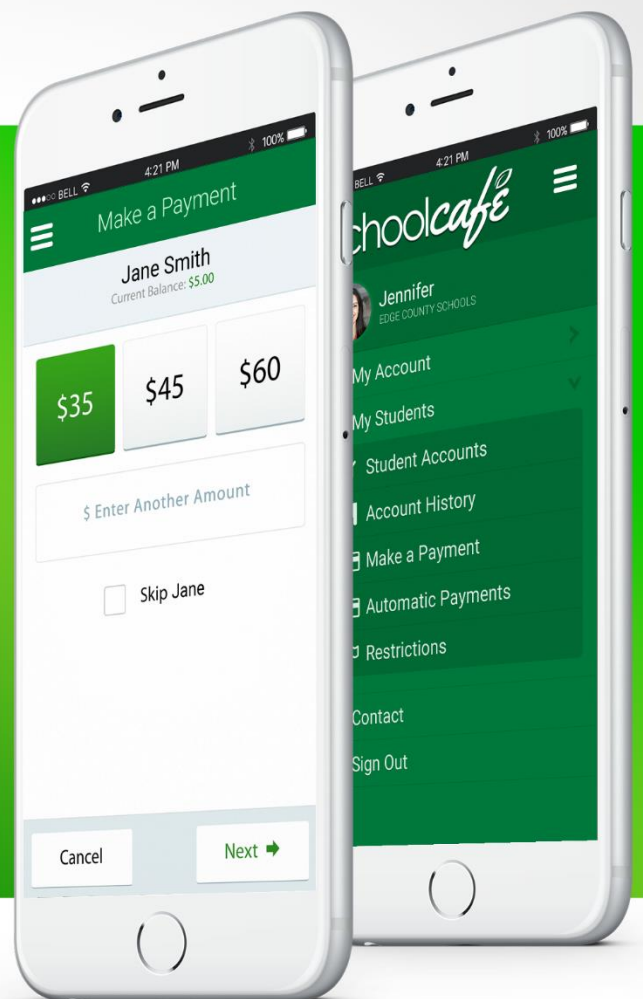

- View your child's cafeteria account balance
- Make payments to your child's cafeteria account
- Review daily spending and purchases
- Low balance reminders

Upper Moreland School District is proud to offer SchoolCafé, a safe and secure way for parents to make online payments to their children's cafeteria accounts.